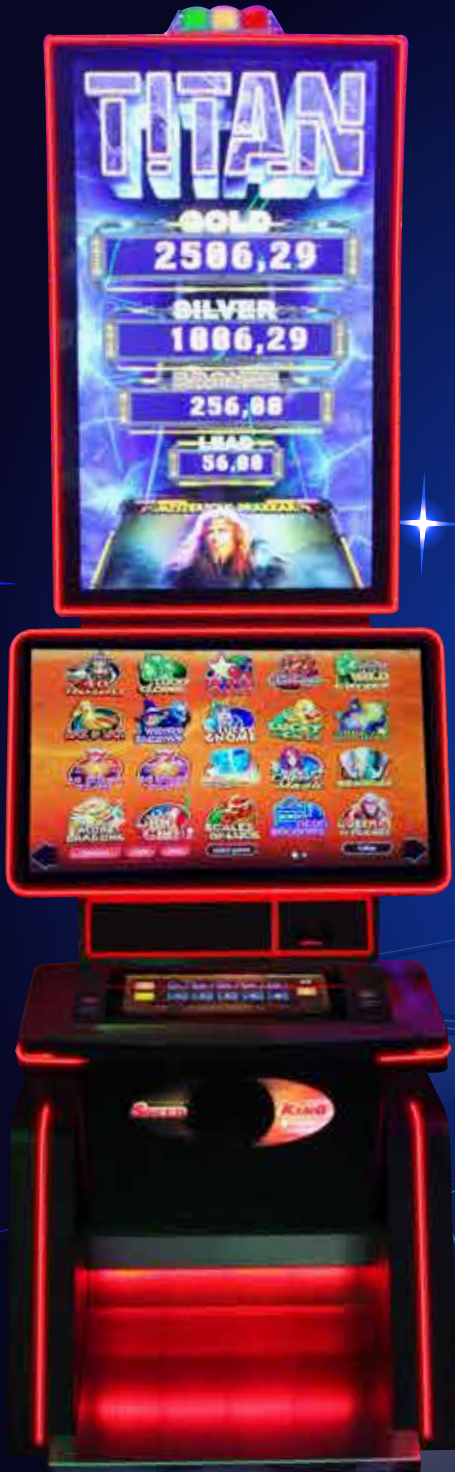

® EZ MODULO™ TITAN

The successful series of EZ MODULO™ slot machines are further extended with the newest model of EZ MODULO TITAN™. Featuring 32" UHD main monitor and impressive 43" UHD J-curved monitor for displaying the jackpot accumulations and the winning celebrations, the cabinet offers superior ergonomics and improved players experience for excellent performance. The cutting-edge design captures the attention and diversifies the gaming floors for achieving even better results.

® EZ MODULO™ TITAN

FEATURES:

- 32" UHD main monitor
- Impressive 43" UHD J-curved monitor for displaying the jackpot accumulations
- Superior ergonomics and improved players comfort
- Optional 13" button deck, combined with a black chrome finish
- Lighting with controlled colour effects
- Great surround sound

EZ MODULO TITAN™ is offered with GORILLA WHEEL™ - a multi level progressive game suite with 12 titles and SPEED KING™ multi game with up to 60 games.